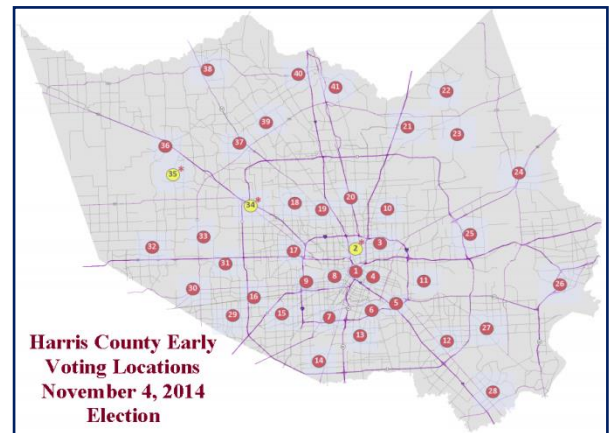

The state approved Photo IDs for voting include:

- Texas driver license issued by the Texas Department of Public Safety (DPS)
- Texas Election Identification Certificate (EIC)
- Texas personal identification card issued by DPS
- Texas concealed handgun license issued by DPS
- United States military identification card containing the person's photograph
- United States citizenship certificate containing the person's photograph
- United States passport

If a voter does not have an acceptable form of photo identification, a free Election Identification Card (EIC) can be obtained from the Department of Public Safety (DPS). Requirements to apply for an EIC can be found at <http://www.txdps.state.tx.us/DriverLicense/electionID.htm>.

Stanart encourages everyone to share the information about the Photo ID requirement to vote via social media or whatever means available before and during the early voting period and before Election Day. **“With the support of the media and the public, we want to ensure that every Harris County voter has the information they need to vote.”**

For more information or to find an early voting location, voters can visit www.HarrisVotes.com or call the Harris County Clerk's office at 713.755.3150, Monday through Friday, 8:00 a.m. to 4:30 p.m.

###